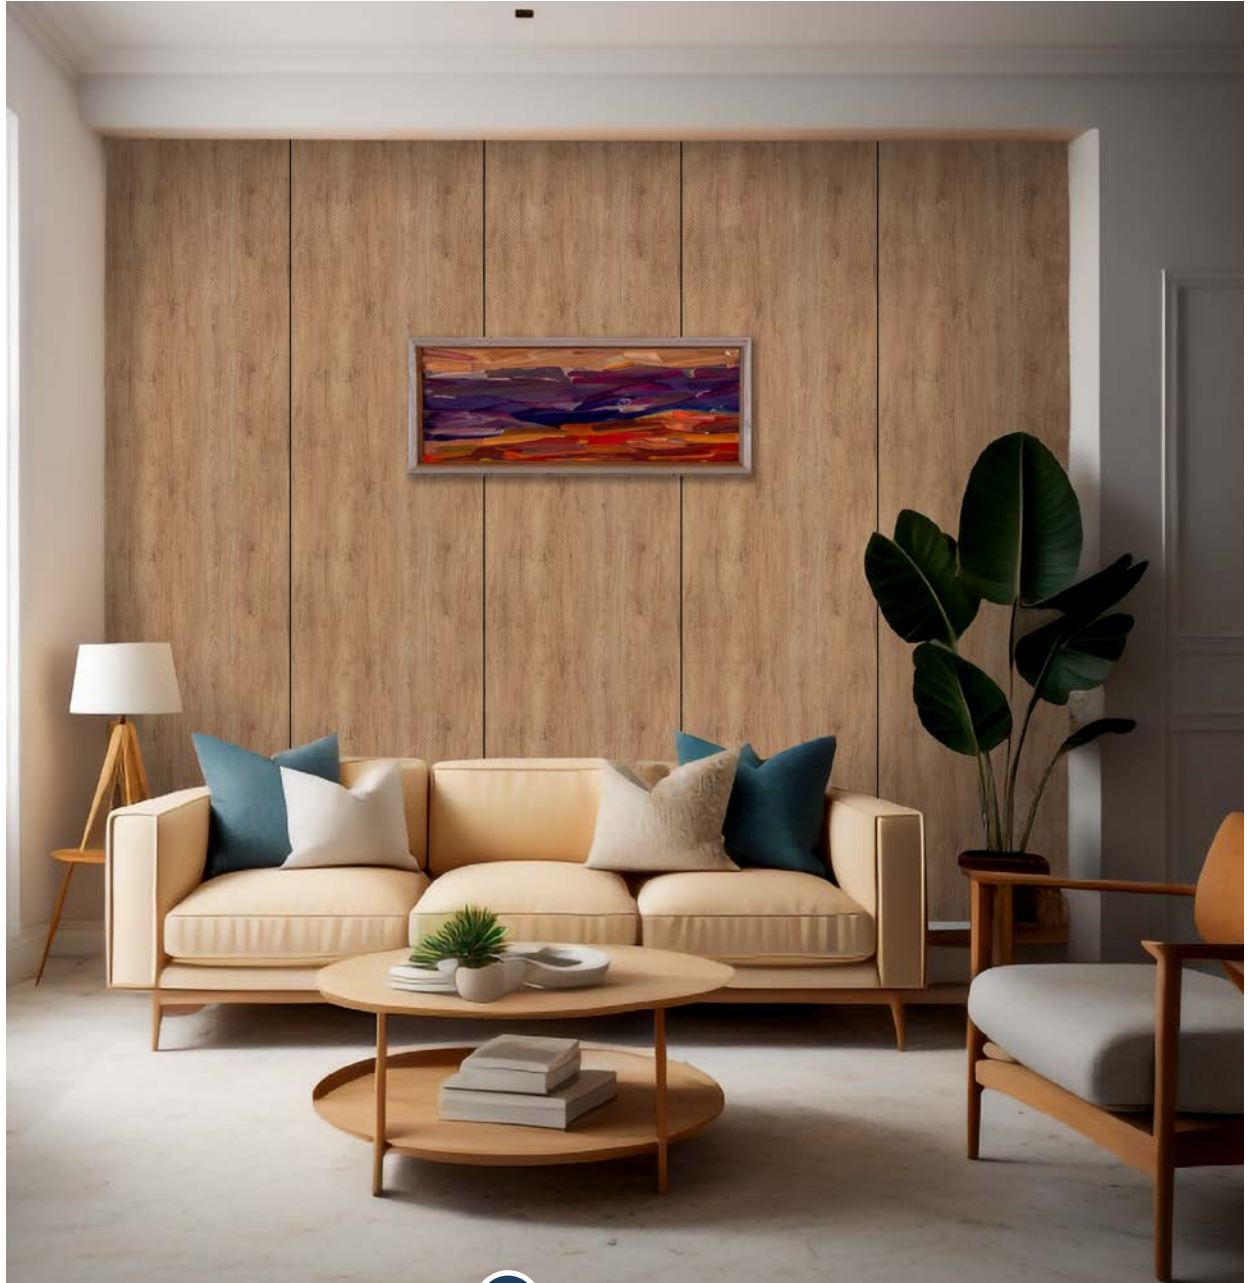

ZIGZAG LINES

QUALITY APPROVED

WATER DIP PROOF

NO SHRINKING OR SWELLING

BORER & TERMITE PROOF

PHENOL & TOXIC FREE

FORMALDEHYDE FREE

100% RECYCLABLE

SIZE : 8 FEET X 2 FEET | THICKNESS : 4 MM

^{TM}
pastel
CHARCOAL PANEL

ZL-306