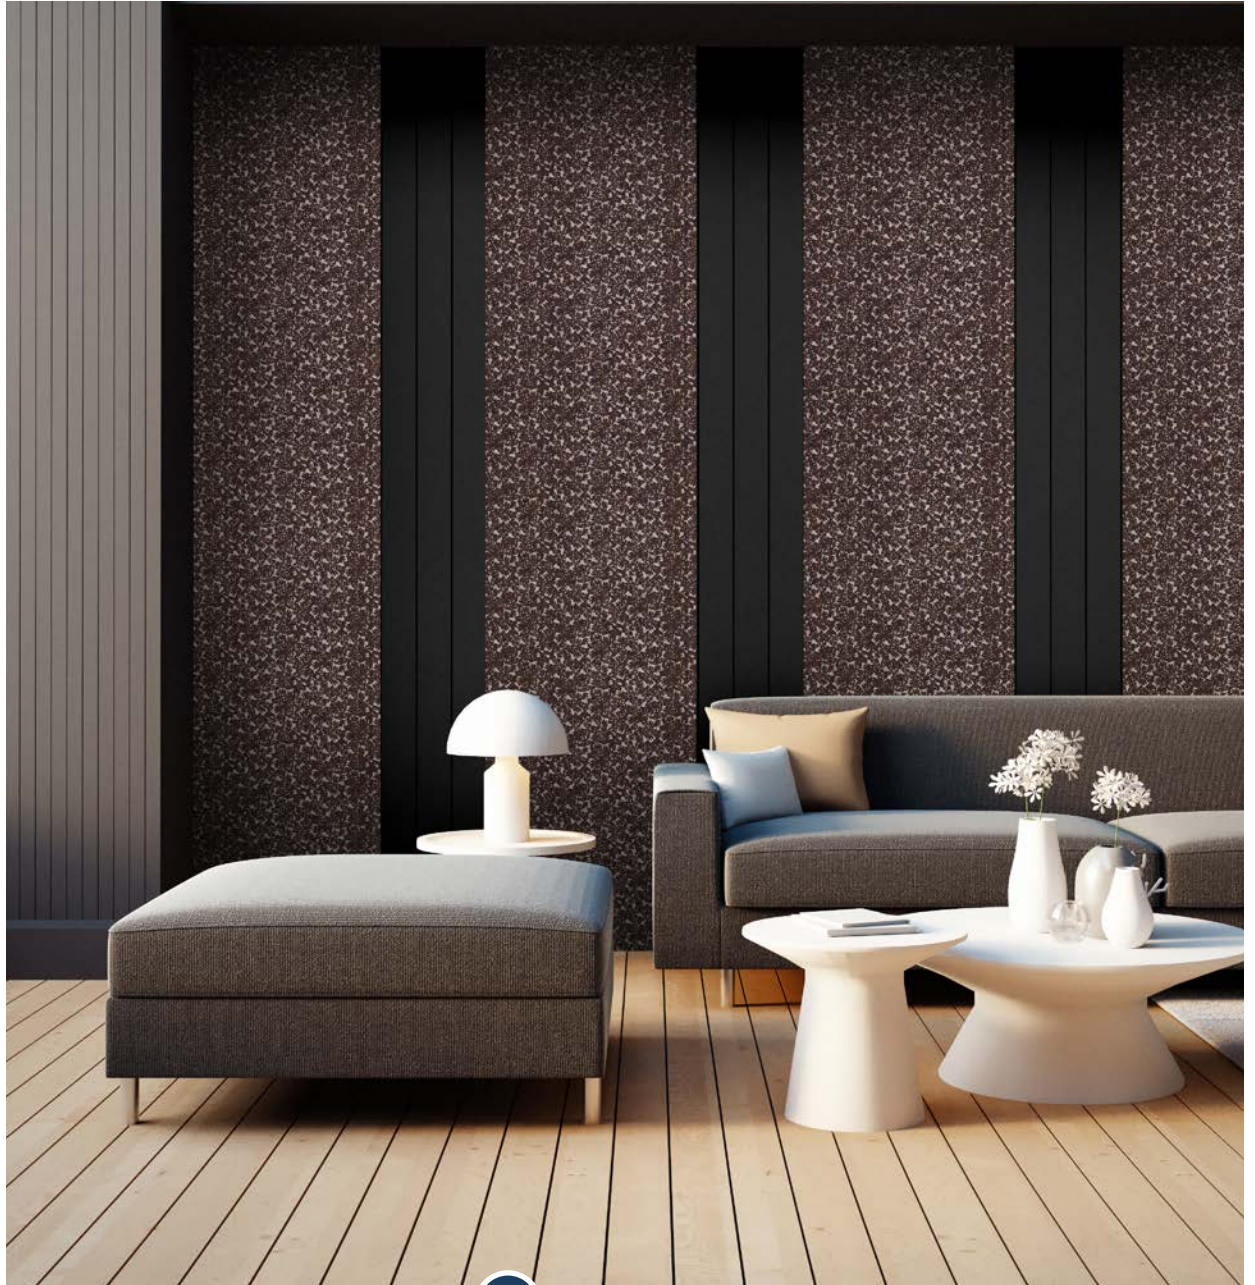

EARTHY
CANNED

QUALITY
APPROVED

WATER DIP
PROOF

NO SHRINKING
OR SWELLING

BORER &
TERMITE PROOF

PHENOL & TOXIC
FREE

FORMALDEHYDE
FREE

100%
RECYCLABLE

SIZE : 8 FEET X 2 FEET | THICKNESS : 4 MM

^{TM}
pastel
CHARCOAL PANEL

EC-124