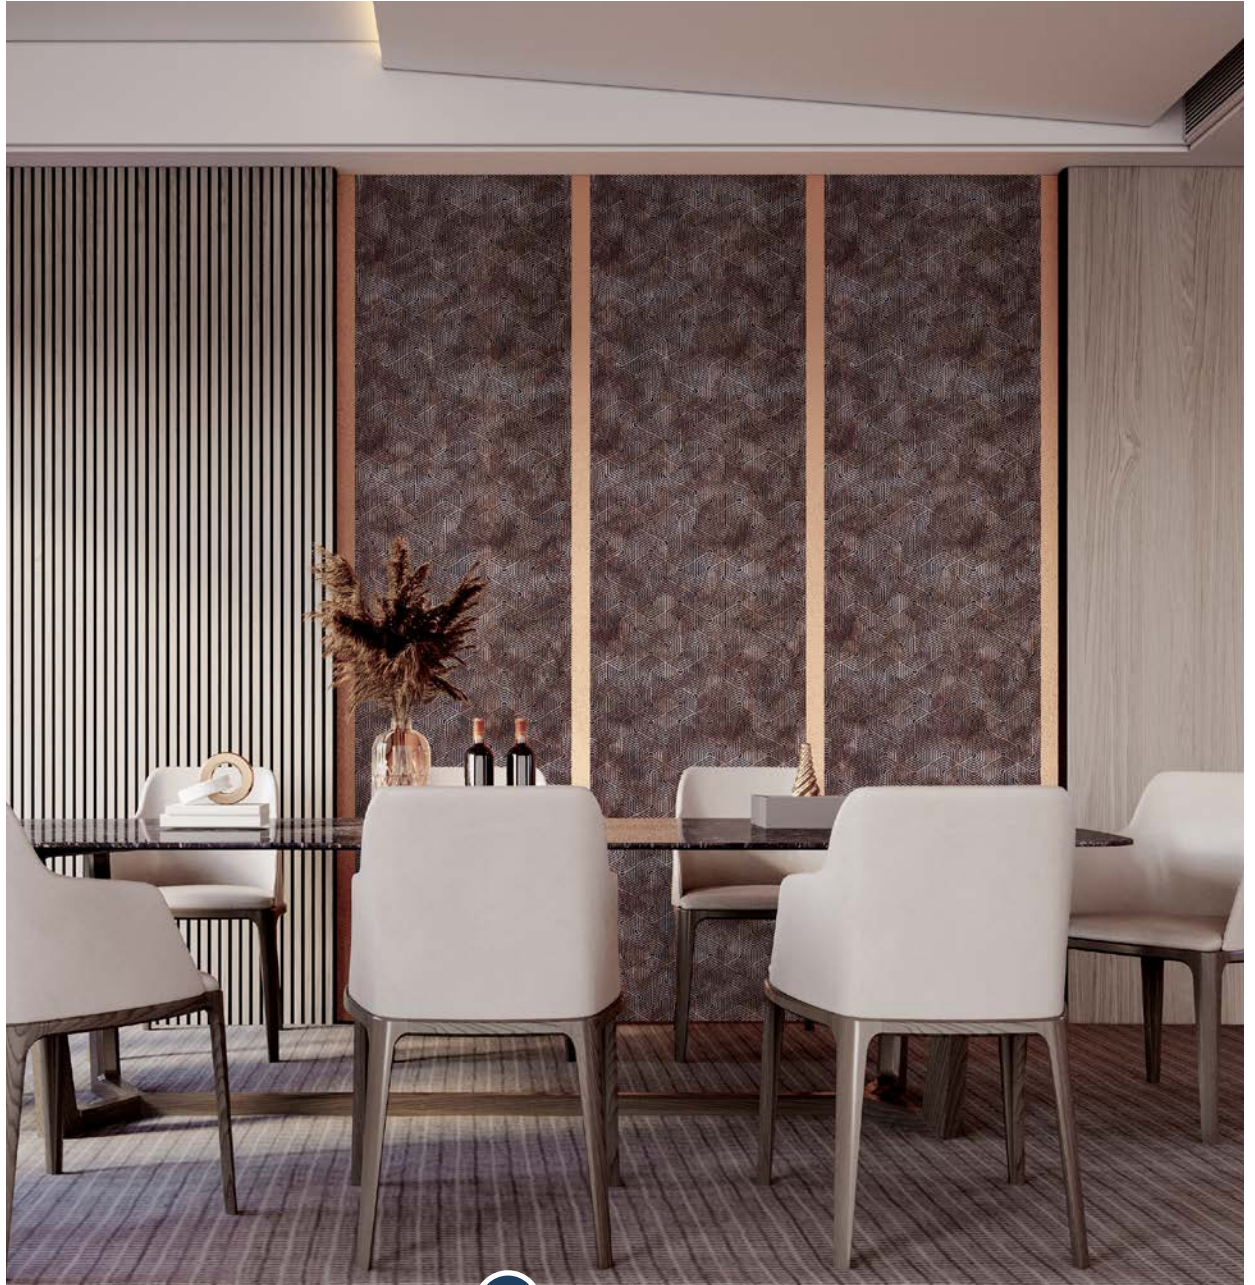

HEXA CUT

QUALITY
APPROVED

WATER DIP
PROOF

NO SHRINKING
OR SWELLING

BORER &
TERMITE PROOF

PHENOL & TOXIC
FREE

FORMALDEHYDE
FREE

100%
RECYCLABLE

SIZE : 8 FEET X 2 FEET | THICKNESS : 4 MM

^{TM}
pastel
CHARCOAL PANEL

HC-146