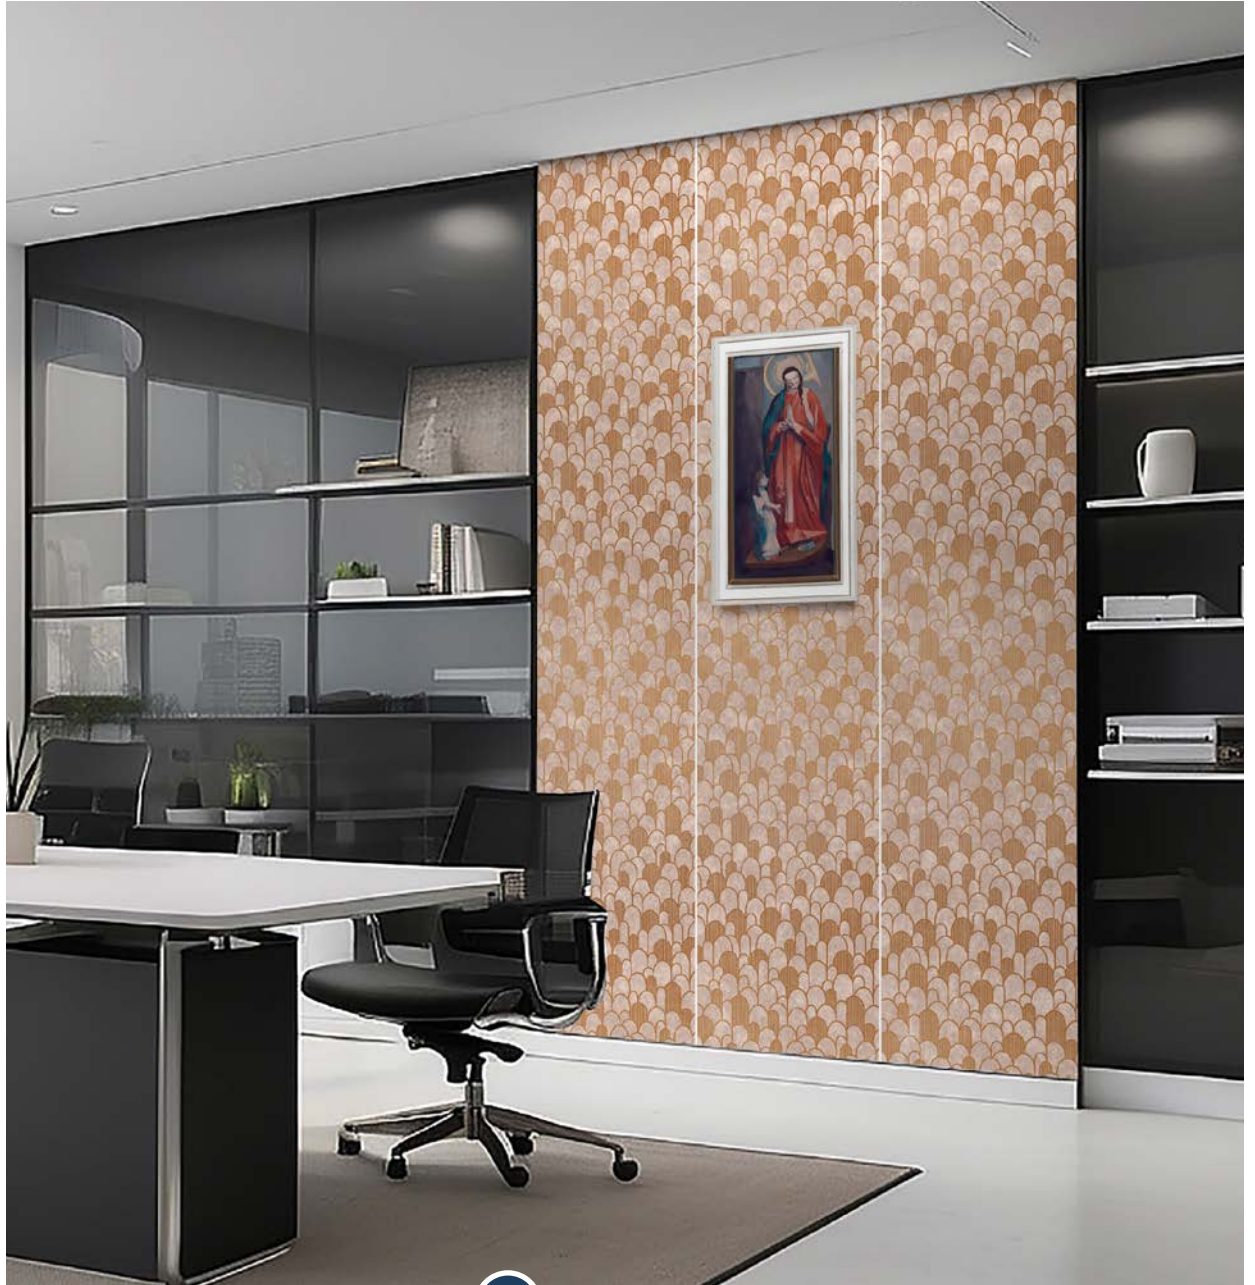

NO SHRINKING
OR SWELLING

BORER &
TERMITE PROOF

PHENOL & TOXIC
FREE

FORMALDEHYDE
FREE

100%
RECYCLABLE

SIZE : 8 FEET X 2 FEET | THICKNESS : 4 MM

pastelTM
CHARCOAL PANEL

IL-168