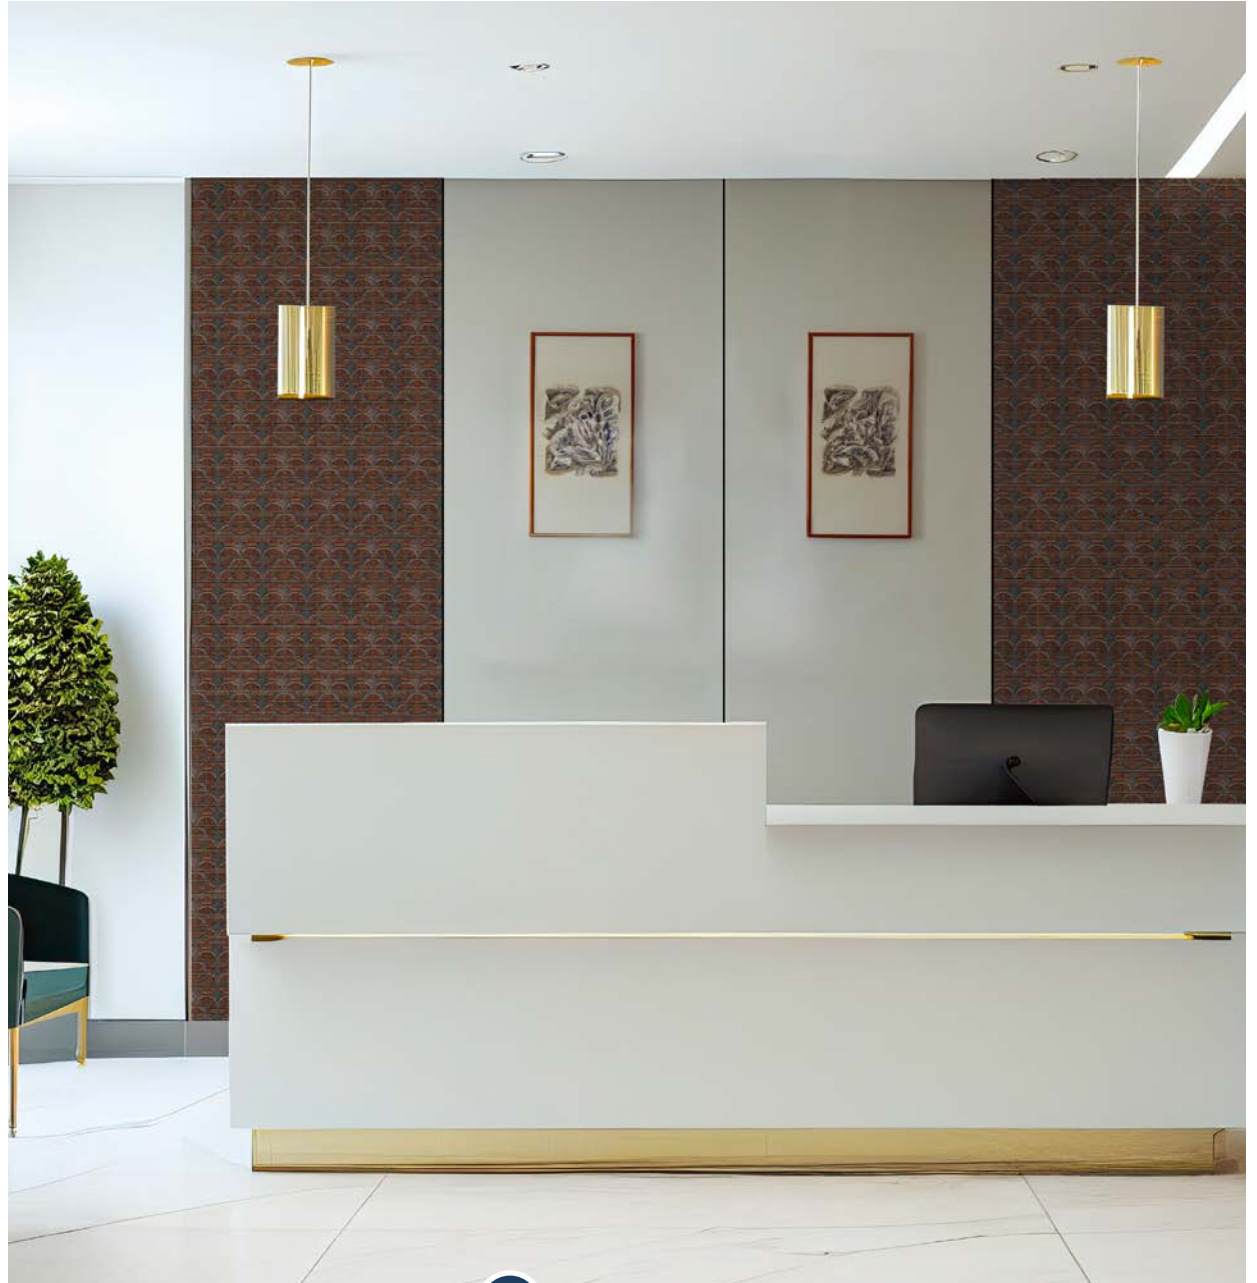

INTER LOCKS

QUALITY APPROVED

WATER DIP PROOF

NO SHRINKING OR SWELLING

BORER & TERMITE PROOF

PHENOL & TOXIC FREE

FORMALDEHYDE FREE

100% RECYCLABLE

SIZE : 8 FEET X 2 FEET | THICKNESS : 4 MM

pastel^{TM}
CHARCOAL PANEL

IO-176