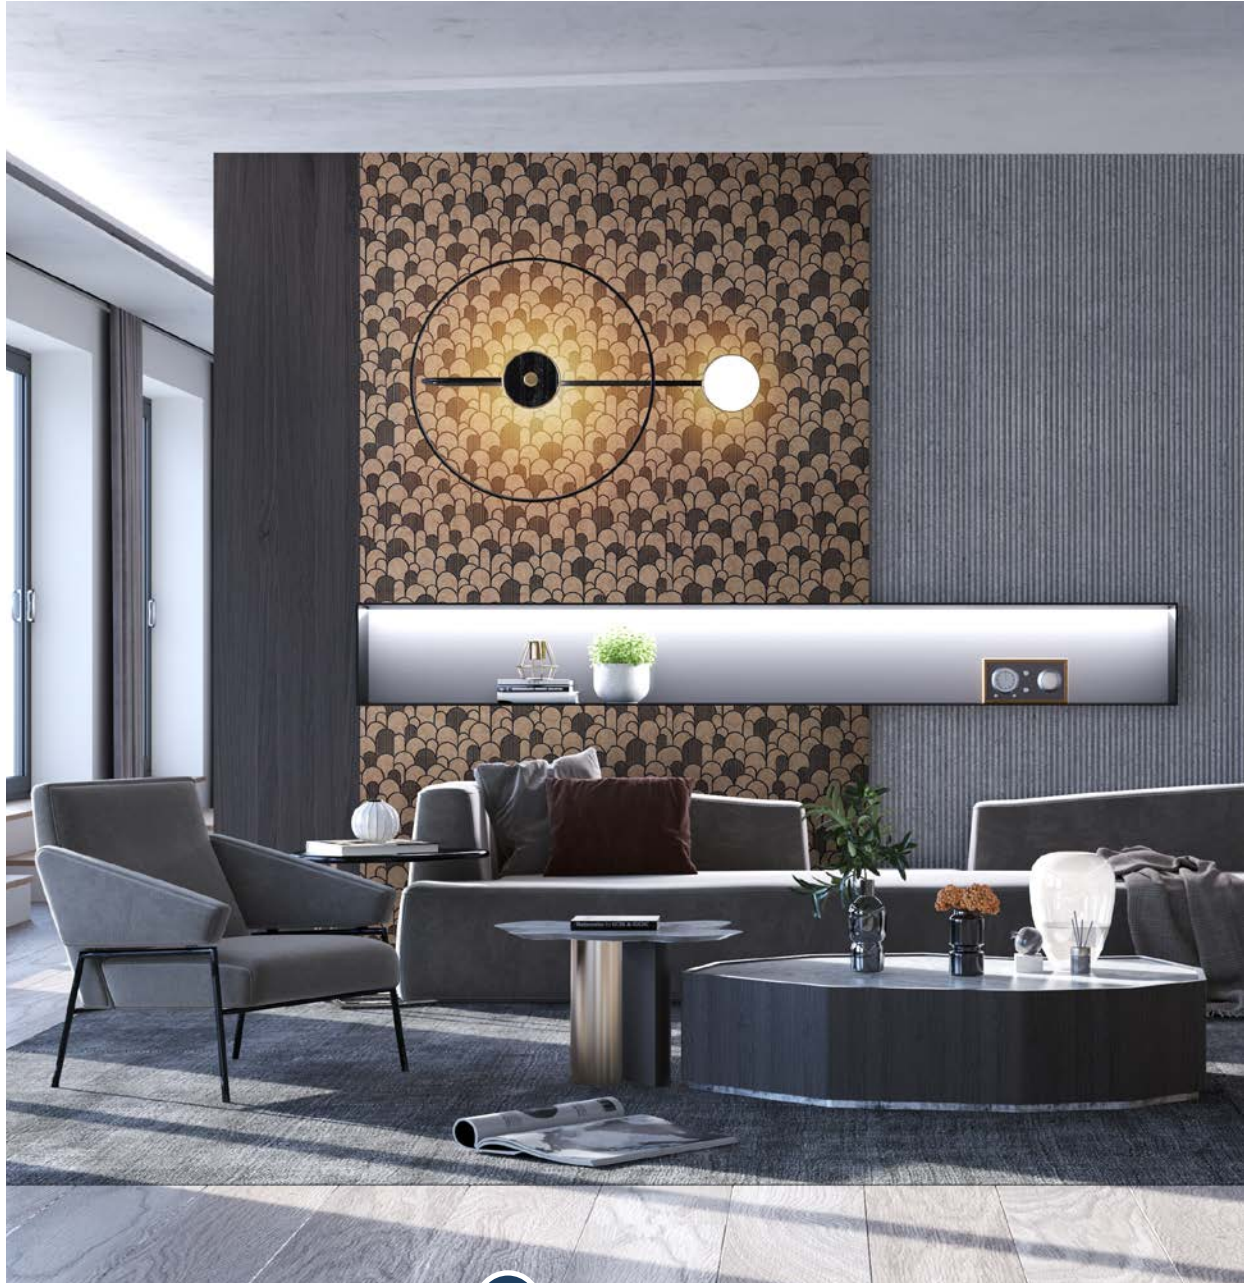

SIZE : 8 FEET X 2 FEET | THICKNESS : 4 MM

TM
pastel
CHARCOAL PANEL

IL-162

**INTRICATE
LINE**

QUALITY
APPROVED

WATER DIP
PROOF

NO SHRINKING
OR SWELLING

BORER &
TERMITE PROOF