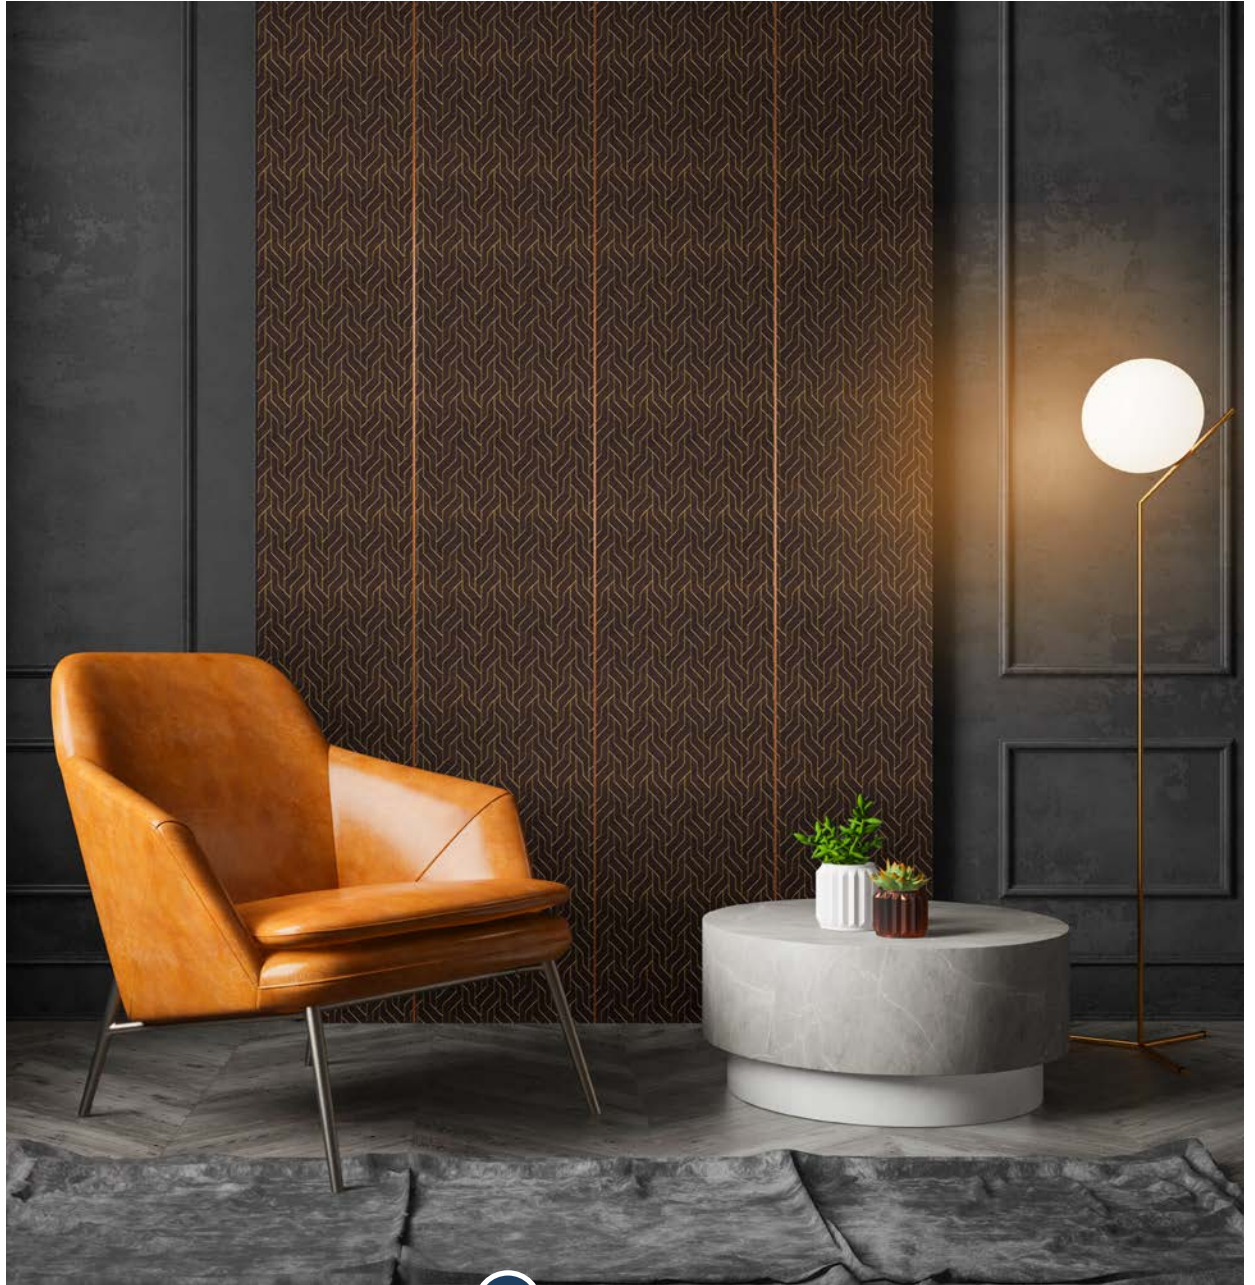

NO SHRINKING OR SWELLING

BORER & TERMITE PROOF

PHENOL & TOXIC FREE

FORMALDEHYDE FREE

100% RECYCLABLE

SIZE : 8 FEET X 2 FEET | THICKNESS : 4 MM

*pastel*TM
CHARCOAL PANEL

SA-115