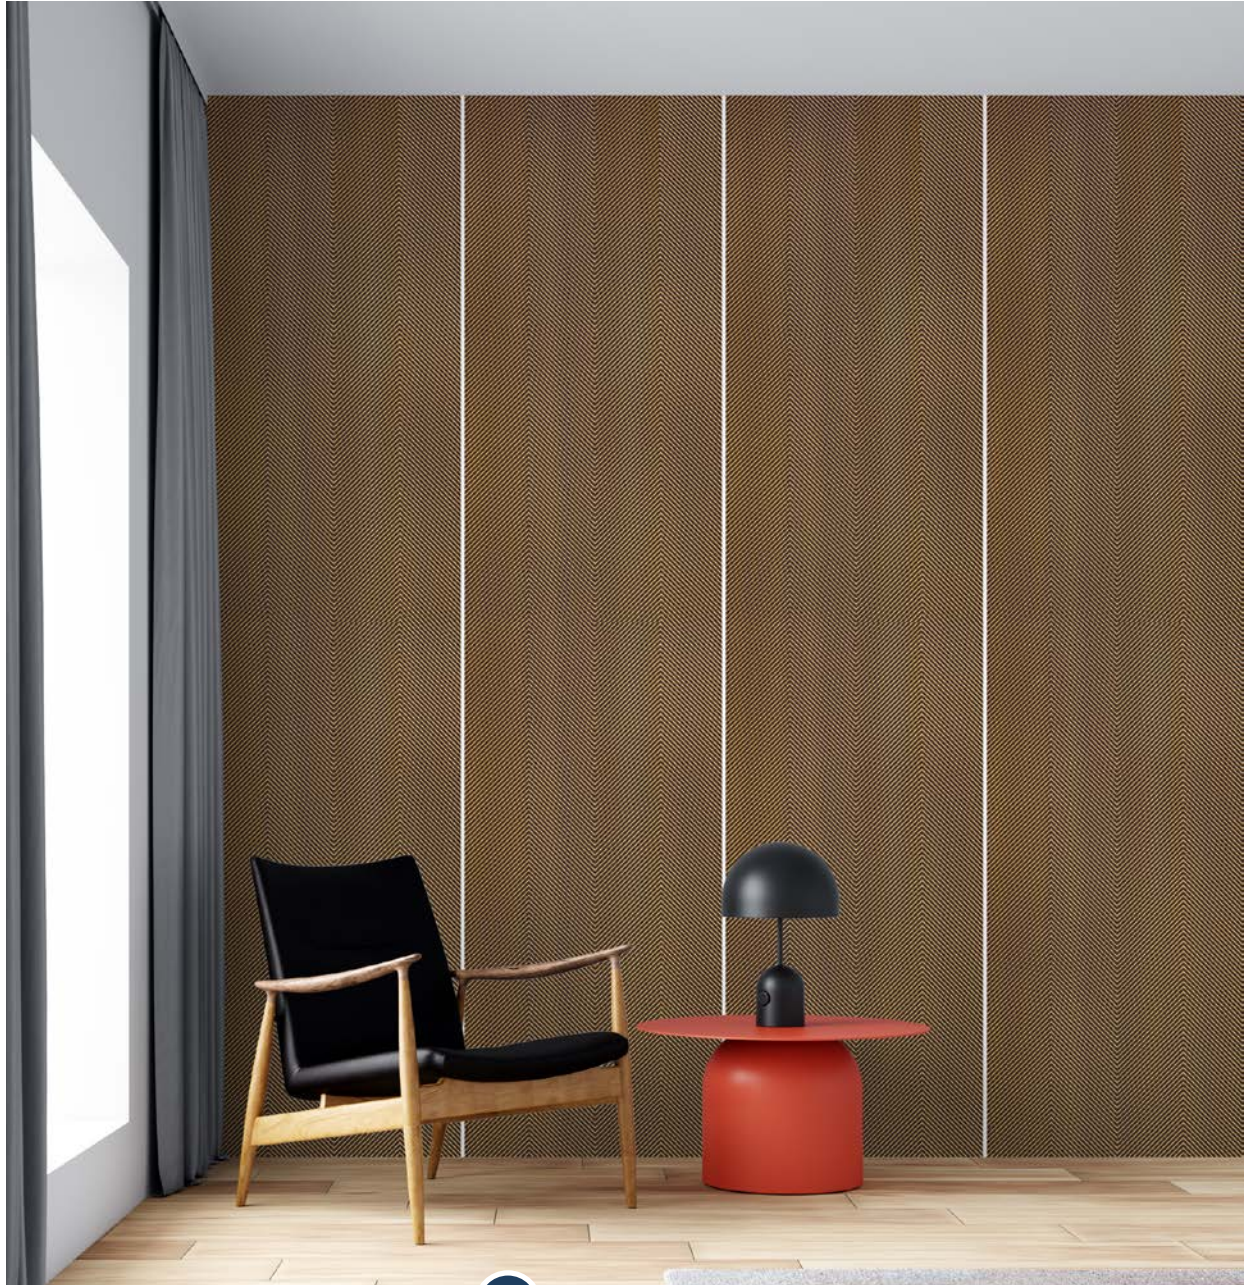

ZIGZAG LINES

QUALITY APPROVED

WATER DIP PROOF

NO SHRINKING OR SWELLING

BORER & TERMITE PROOF

PHENOL & TOXIC FREE

FORMALDEHYDE FREE

100% RECYCLABLE

SIZE : 8 FEET X 2 FEET | THICKNESS : 4 MM

pastel^{TM}
CHARCOAL PANEL

ZL-307