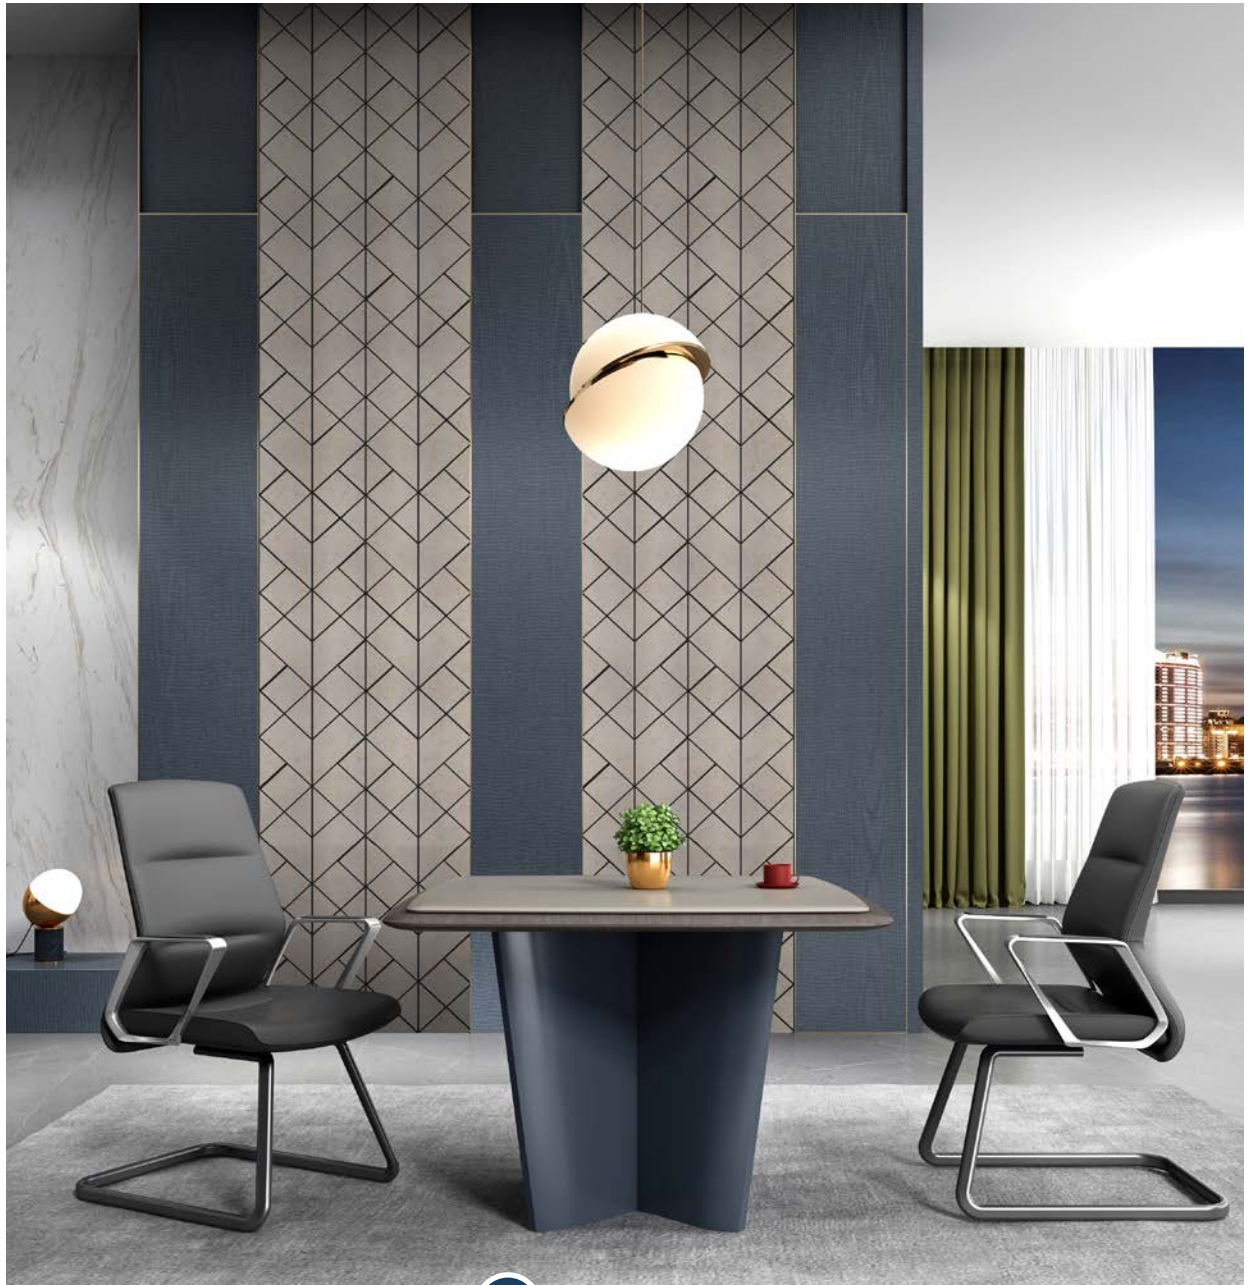

CROSS CUT

QUALITY APPROVED

WATER DIP PROOF

NO SHRINKING OR SWELLING

BORER & TERMITE PROOF

PHENOL & TOXIC FREE

FORMALDEHYDE FREE

100% RECYCLABLE

SIZE : 8 FEET X 2 FEET | THICKNESS : 4 MM

pastel^{TM}
CHARCOAL PANEL

CU-155