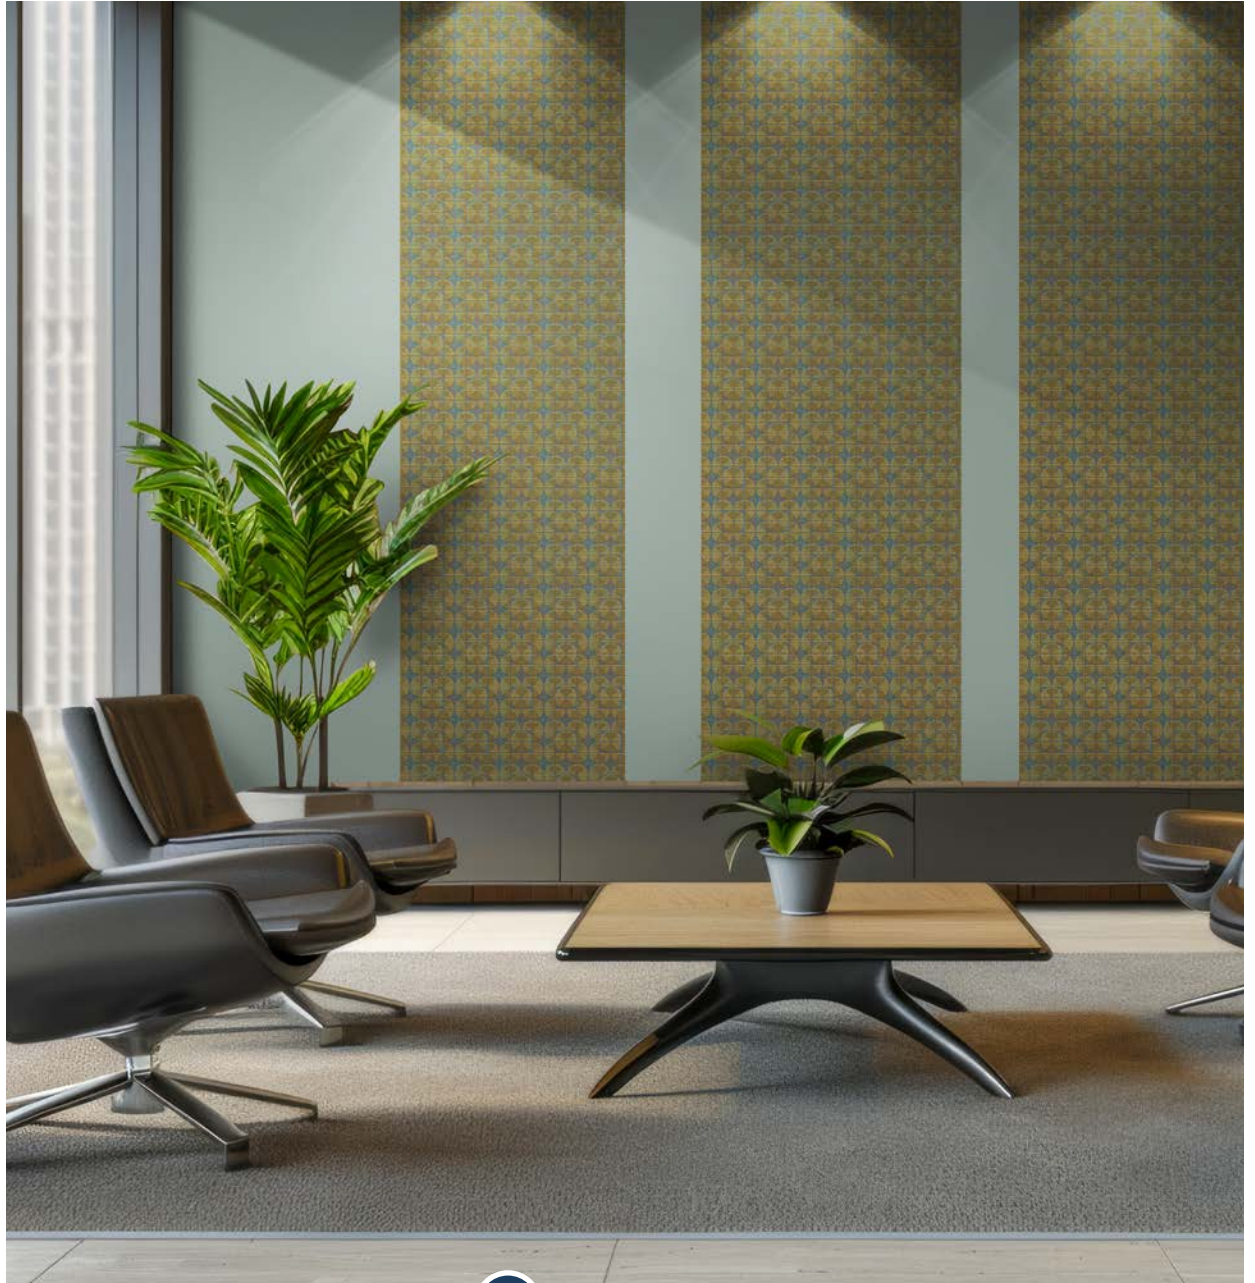

SIZE : 8 FEET X 2 FEET | THICKNESS : 4 MM

*pastel*TM
CHARCOAL PANEL

IO-171

INTER LOCKS

QUALITY APPROVED

WATER DIP PROOF

NO SHRINKING OR SWELLING

BORER & TERMITE PROOF