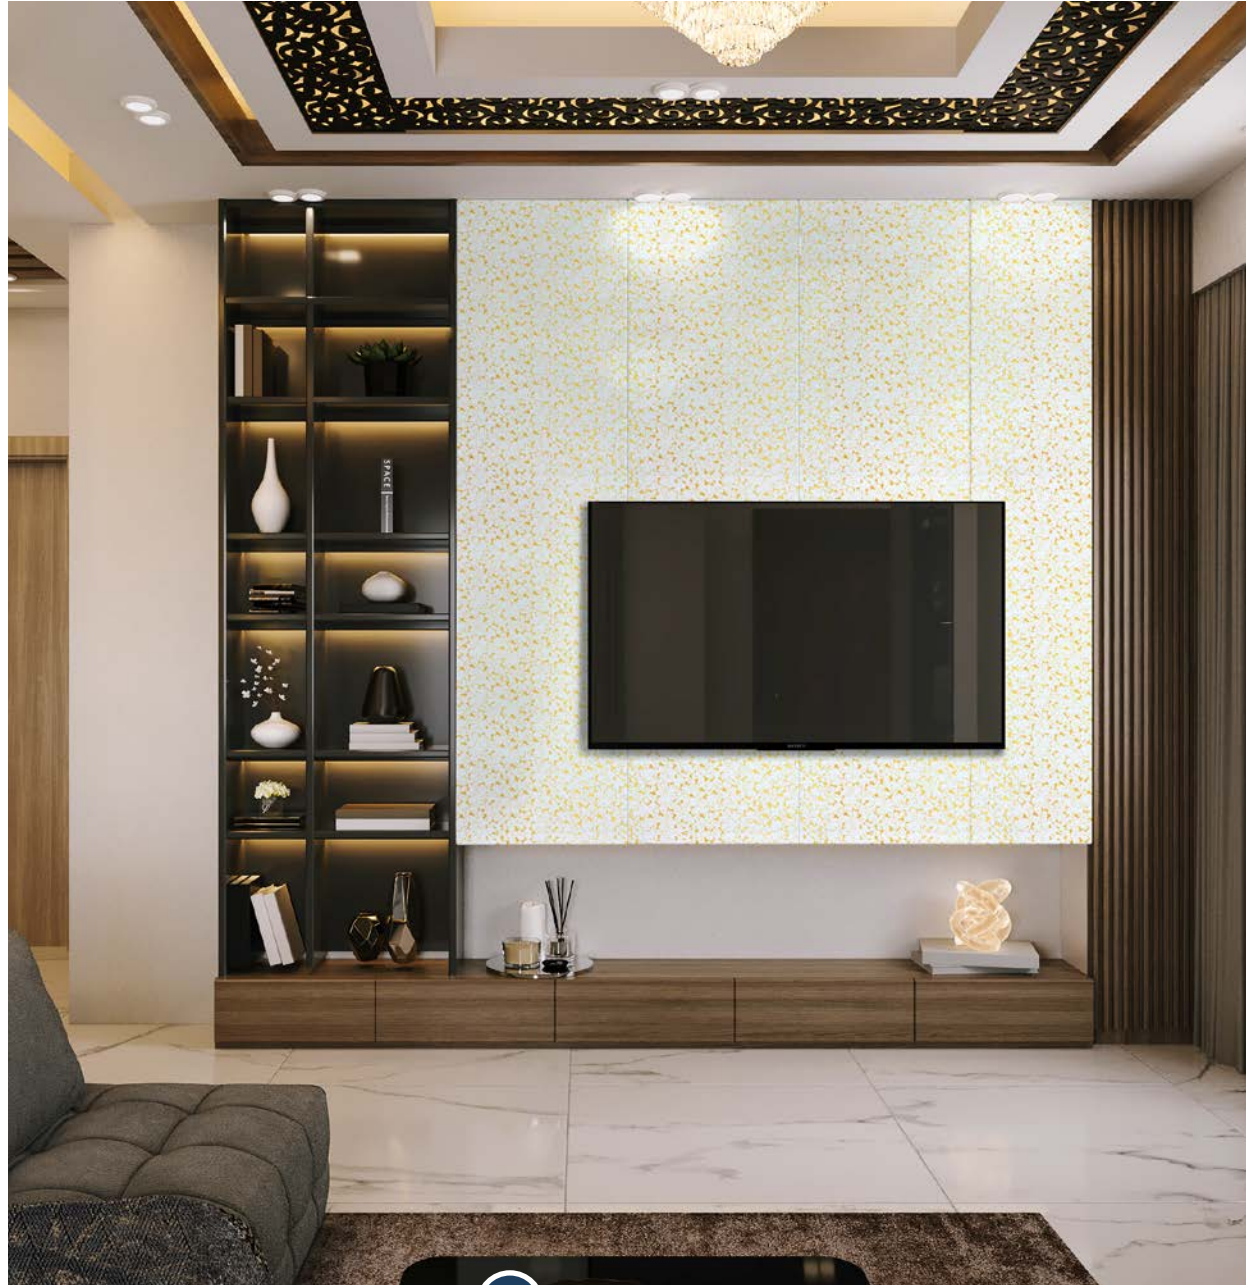

**EARTHY
CANNED**

QUALITY
APPROVED

WATER DIP
PROOF

NO SHRINKING
OR SWELLING

BORER &
TERMITE PROOF

PHENOL & TOXIC
FREE

FORMALDEHYDE
FREE

100%
RECYCLABLE

SIZE : 8 FEET X 2 FEET | THICKNESS : 4 MM

pastel^{TM}
CHARCOAL PANEL

EC-121