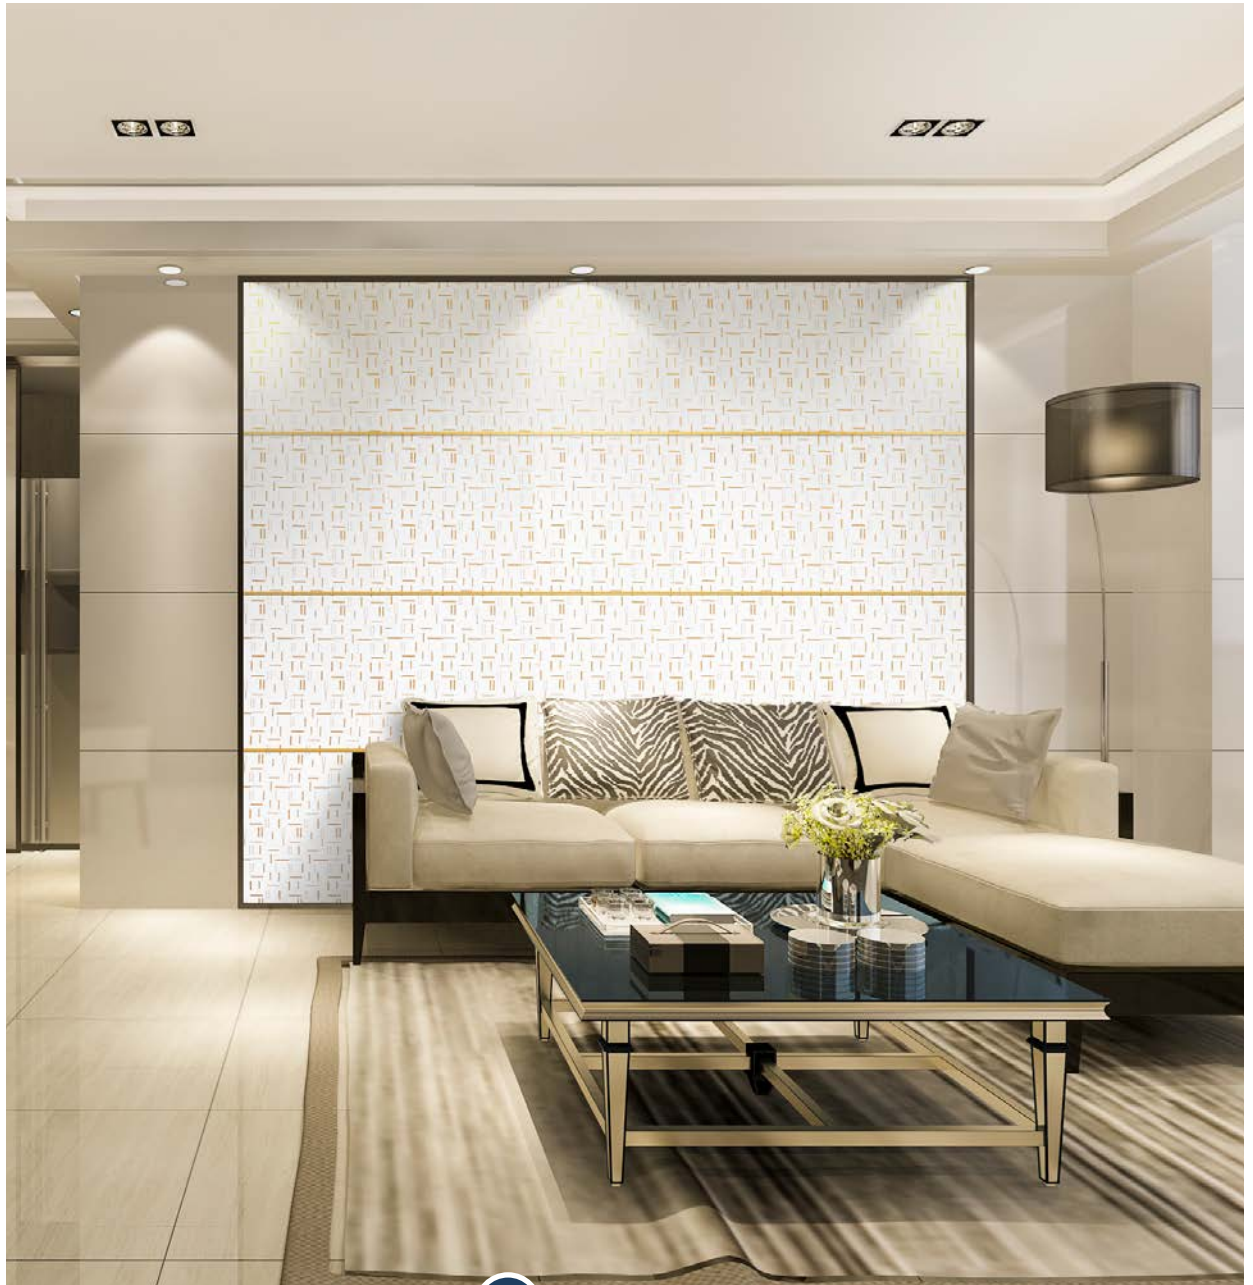

SCAT SCALES

QUALITY APPROVED

WATER DIP PROOF

NO SHRINKING OR SWELLING

BORER & TERMITE PROOF

PHENOL & TOXIC FREE

FORMALDEHYDE FREE

100% RECYCLABLE

SIZE : 8 FEET X 2 FEET | THICKNESS : 4 MM

pastel^{TM}
CHARCOAL PANEL

SS-321