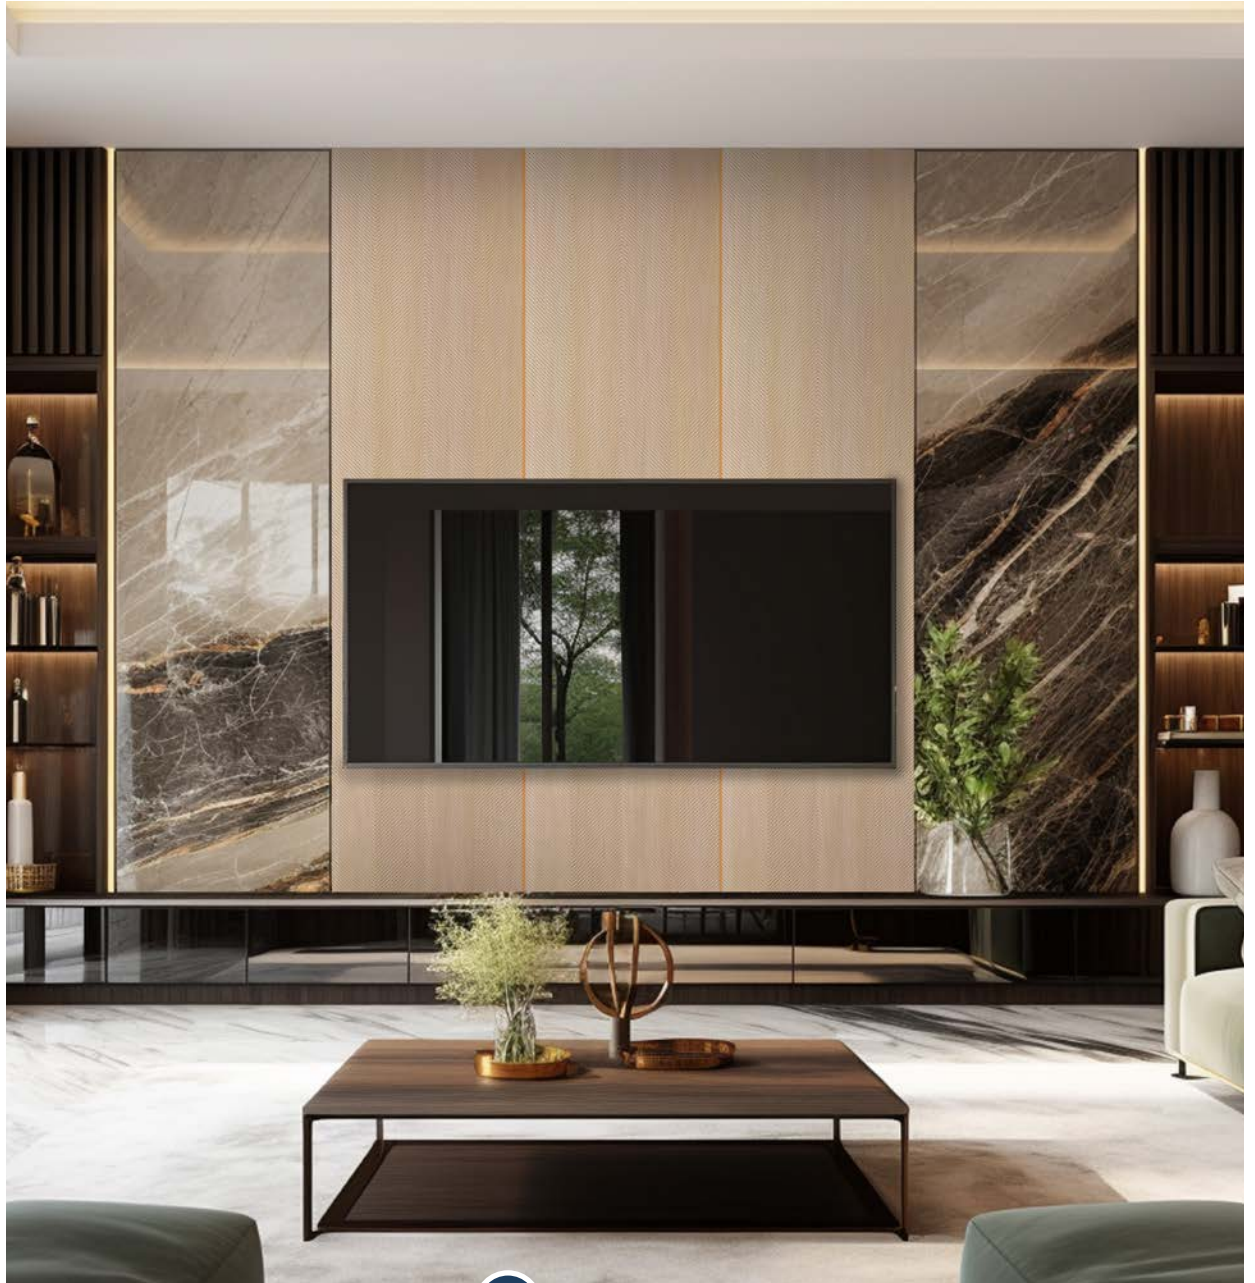

PHENOL & TOXIC FREE

FORMALDEHYDE FREE

100% RECYCLABLE

SIZE : 8 FEET X 2 FEET | THICKNESS : 4 MM

*pastel*TM
CHARCOAL PANEL

SS-322

ZIGZAG LINES

SIZE : 8 FEET X 2 FEET | THICKNESS : 4 MM

*pastel*TM
CHARCOAL PANEL

ZL-301

ZIGZAG LINES

SIZE : 8 FEET X 2 FEET | THICKNESS : 4 MM

*pastel*TM
CHARCOAL PANEL

ZL-304

ZIGZAG LINES

QUALITY APPROVED