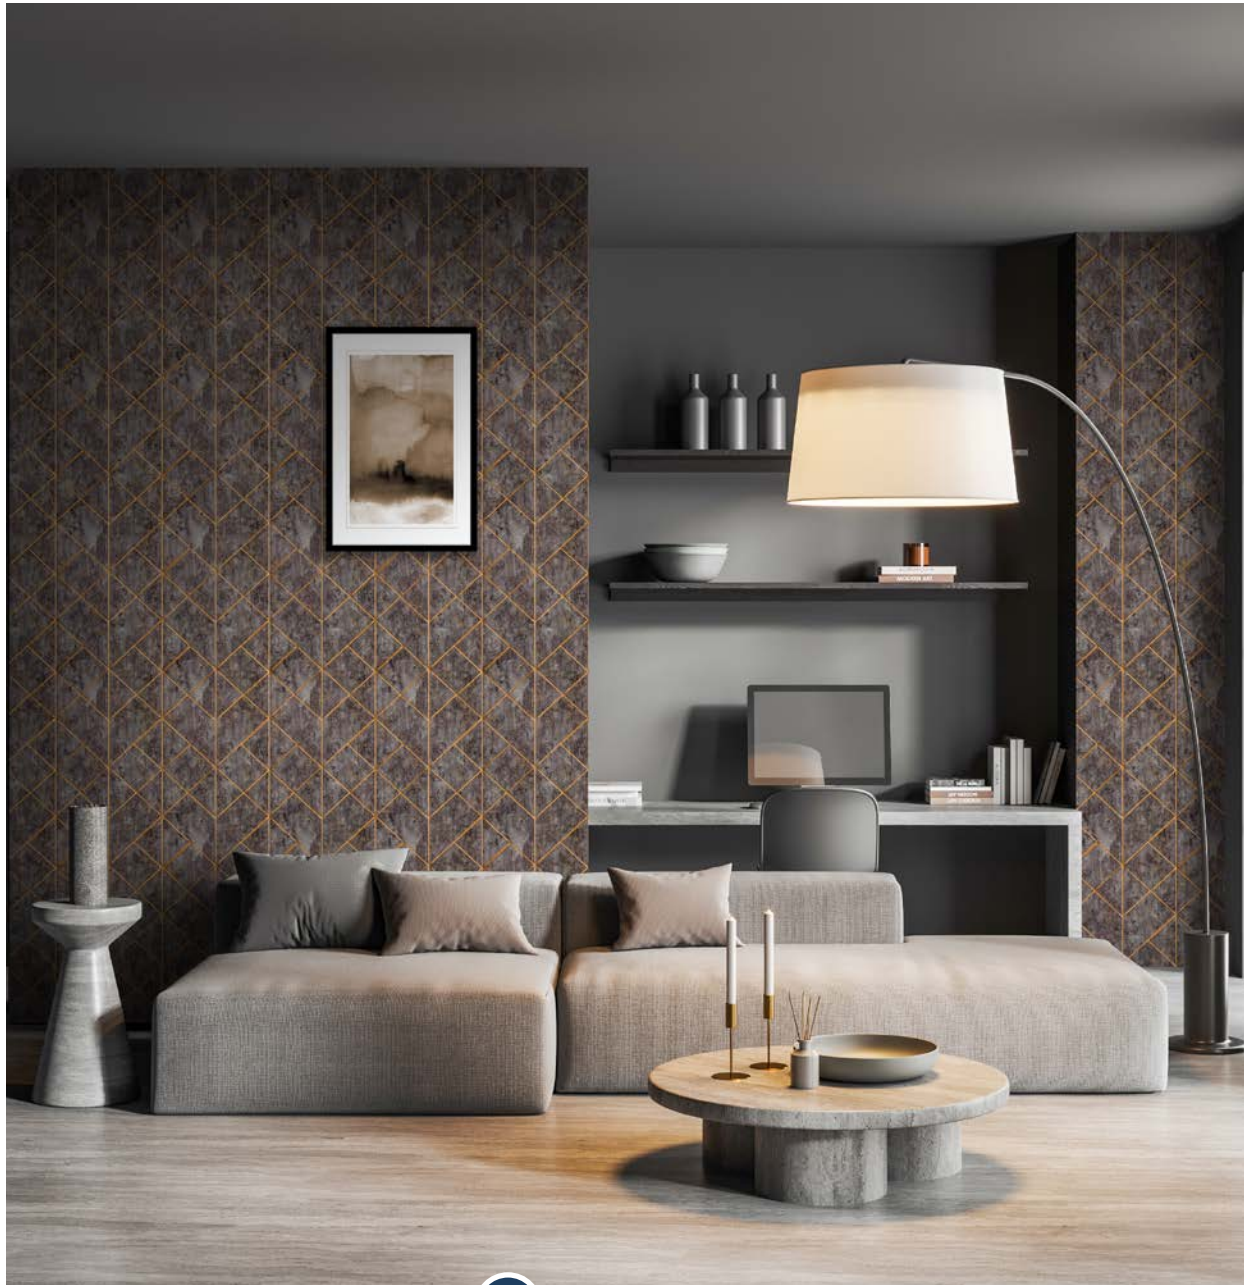

PHENOL & TOXIC FREE

FORMALDEHYDE FREE

100% RECYCLABLE

SIZE : 8 FEET X 2 FEET | THICKNESS : 4 MM

TM
pastel
CHARCOAL PANEL

CU-154

CROSS CUT

QUALITY APPROVED