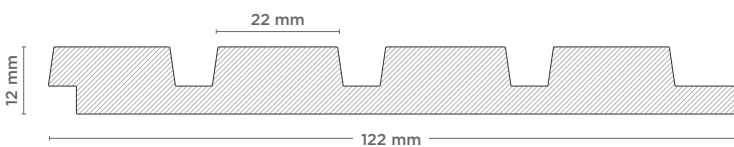

pastel^{TM}
INCH BY INCH

PS 516

HEIGHT : 2750 MM (9ft)

WIDTH : 122 MM

THICKNESS : 12 MM