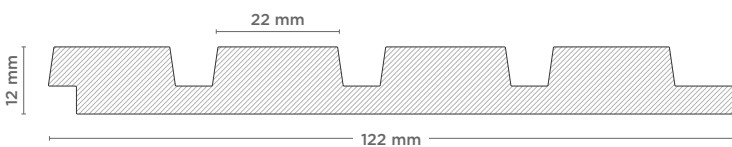

PS 518

HEIGHT : 2750 MM (9ft)

WIDTH : 122 MM

THICKNESS : 12 MM