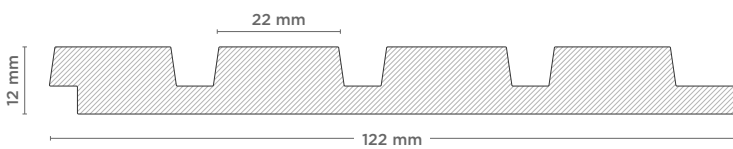

*pastel*TM
INCH BY INCH

PS 514

HEIGHT : 2750 MM (9ft)

WIDTH : 122 MM

THICKNESS : 12 MM

PS 515

HEIGHT : 2750 MM (9ft)

WIDTH : 122 MM

THICKNESS : 12 MM

*pastel*TM
INCH BY INCH

PS 516

HEIGHT : 2750 MM (9ft)

WIDTH : 122 MM

THICKNESS : 12 MM

pastelTM
INCH BY INCH

PS 517