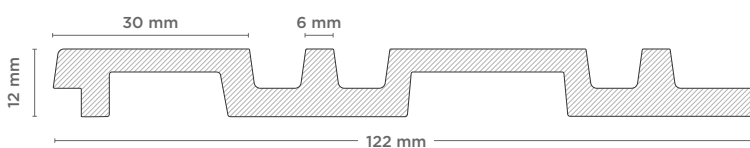

PS 571

HEIGHT : 2750 MM (9ft)

WIDTH : 122 MM

THICKNESS : 12 MM

*pastel*TM
INCH BY INCH

PS 572

HEIGHT : 2750 MM (9ft)
WIDTH : 122 MM
THICKNESS : 12 MM

*pastel*TM
INCH BY INCH