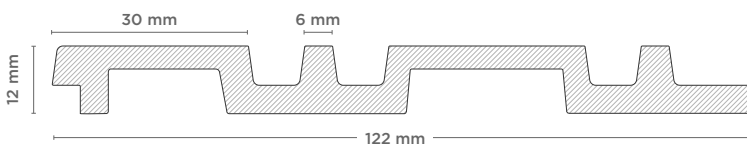

pastel^{TM}
INCH BY INCH

PS 574

HEIGHT : 2750 MM (9ft)

WIDTH : 122 MM

THICKNESS : 12 MM