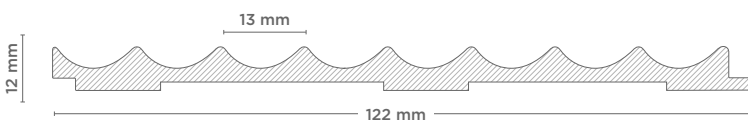

pastel^{TM}
INCH BY INCH

PS 585

HEIGHT : 2750 MM (9ft)

WIDTH : 122 MM

THICKNESS : 12 MM