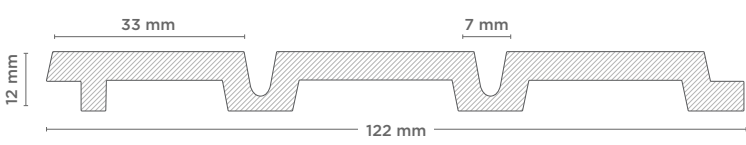

pastel^{TM}
INCH BY INCH

PS 572

HEIGHT : 2750 MM (9ft)
WIDTH : 122 MM
THICKNESS : 12 MM