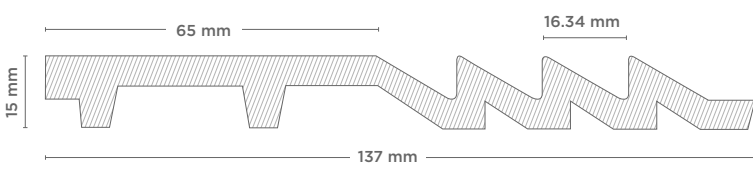

pastel^{TM}
INCH BY INCH

PS 624

HEIGHT : 2750 MM (9ft)

WIDTH : 137 MM

THICKNESS : 15 MM