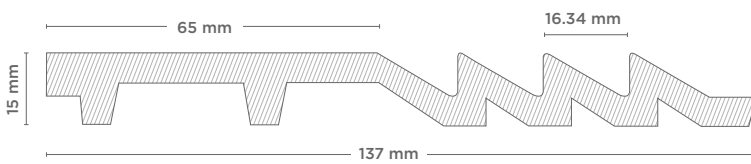

pastel^{TM}
INCH BY INCH

PS 621

HEIGHT : 2750 MM (9ft)

WIDTH : 137 MM

THICKNESS : 15 MM