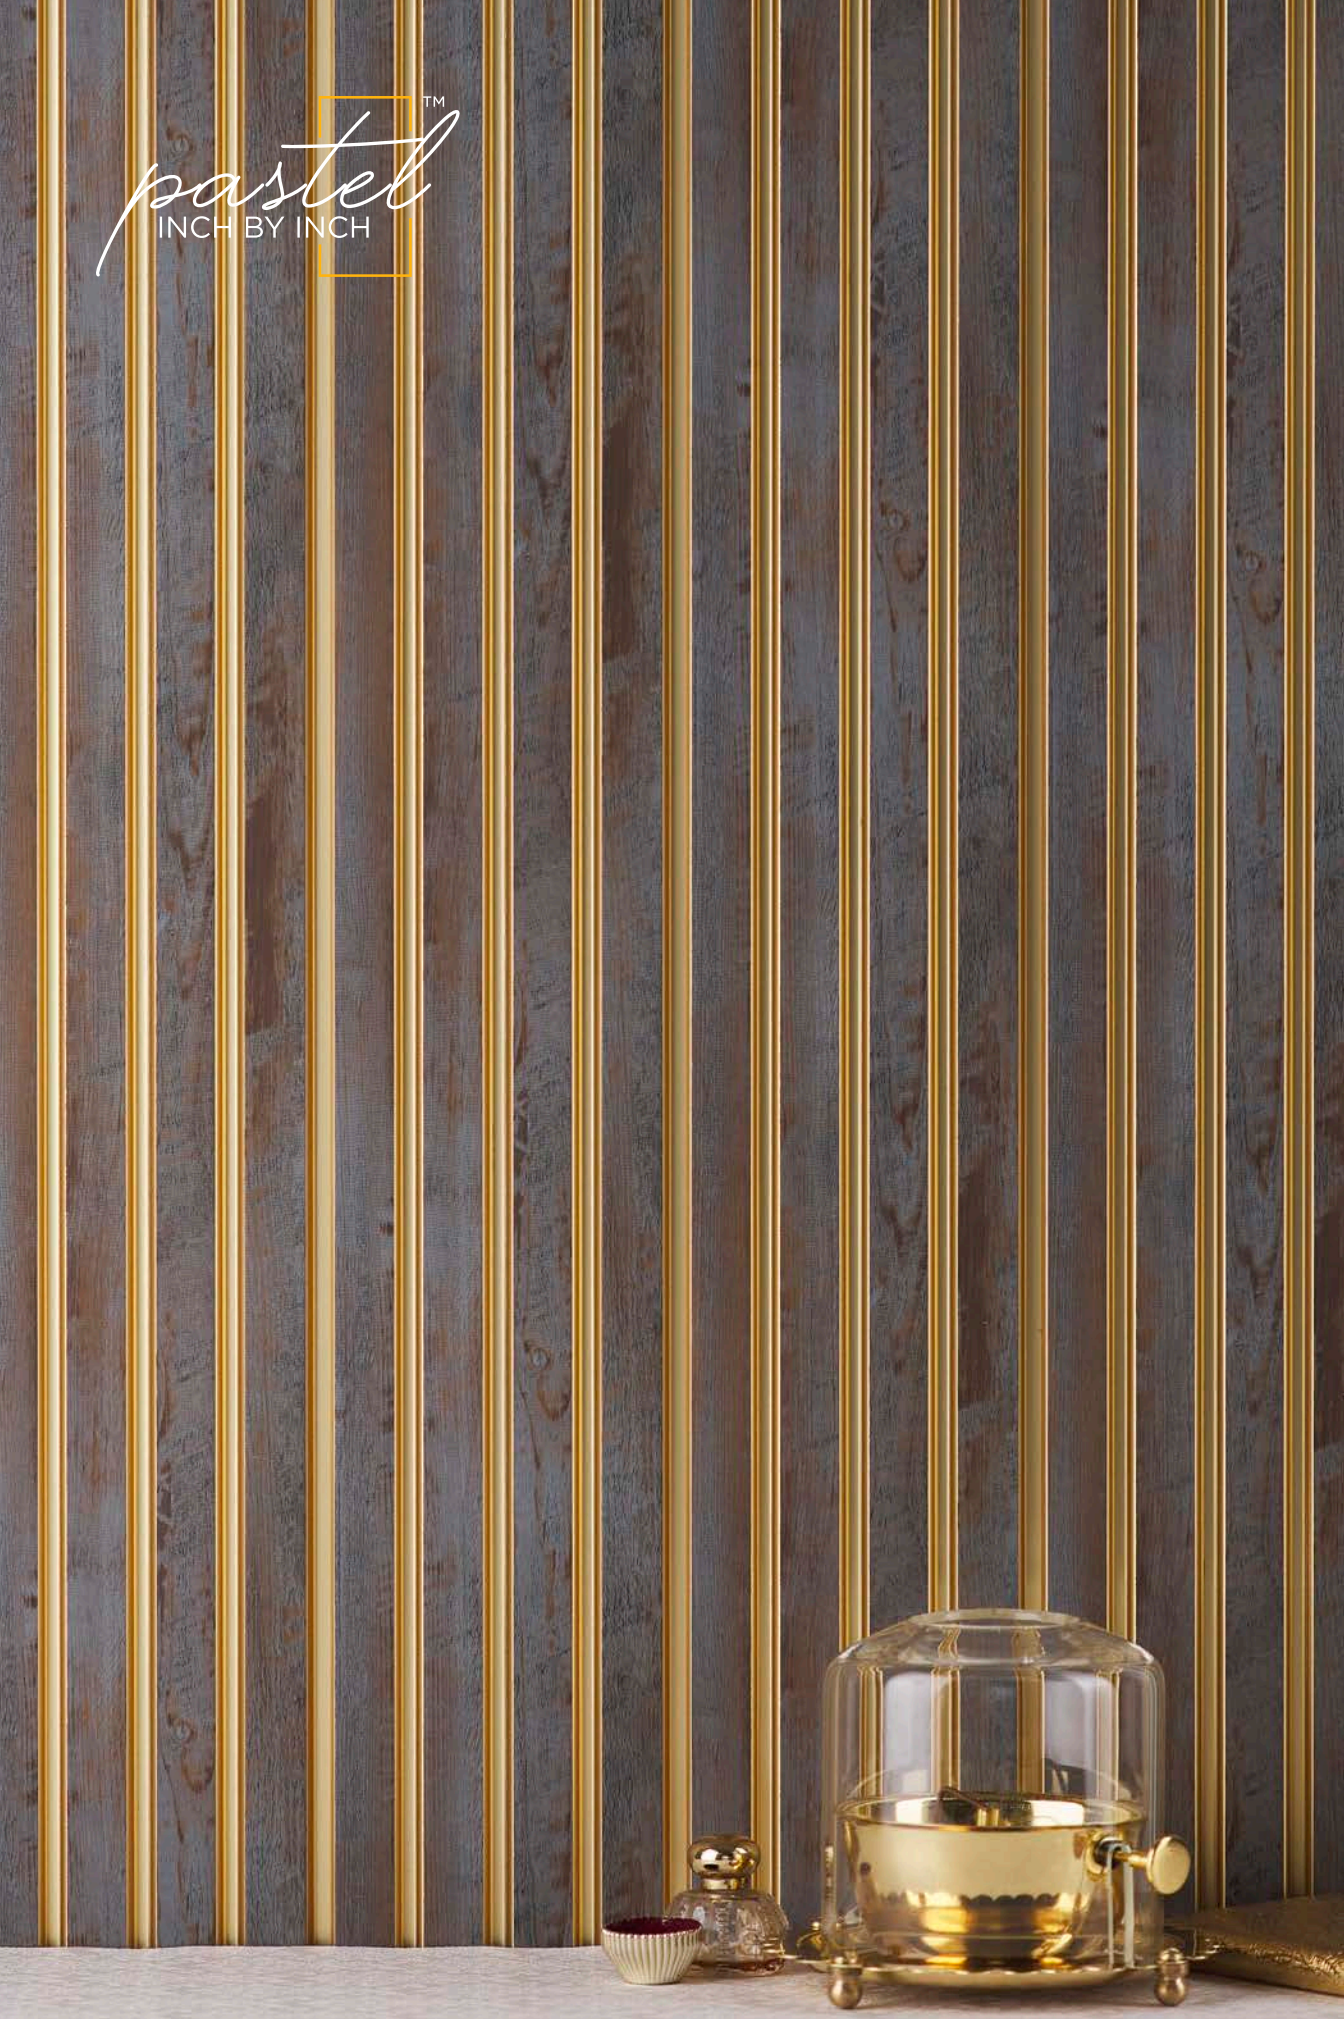

pastel^{TM}
INCH BY INCH

PS 516

HEIGHT : 2750 MM (9ft)

WIDTH : 122 MM

THICKNESS : 12 MM